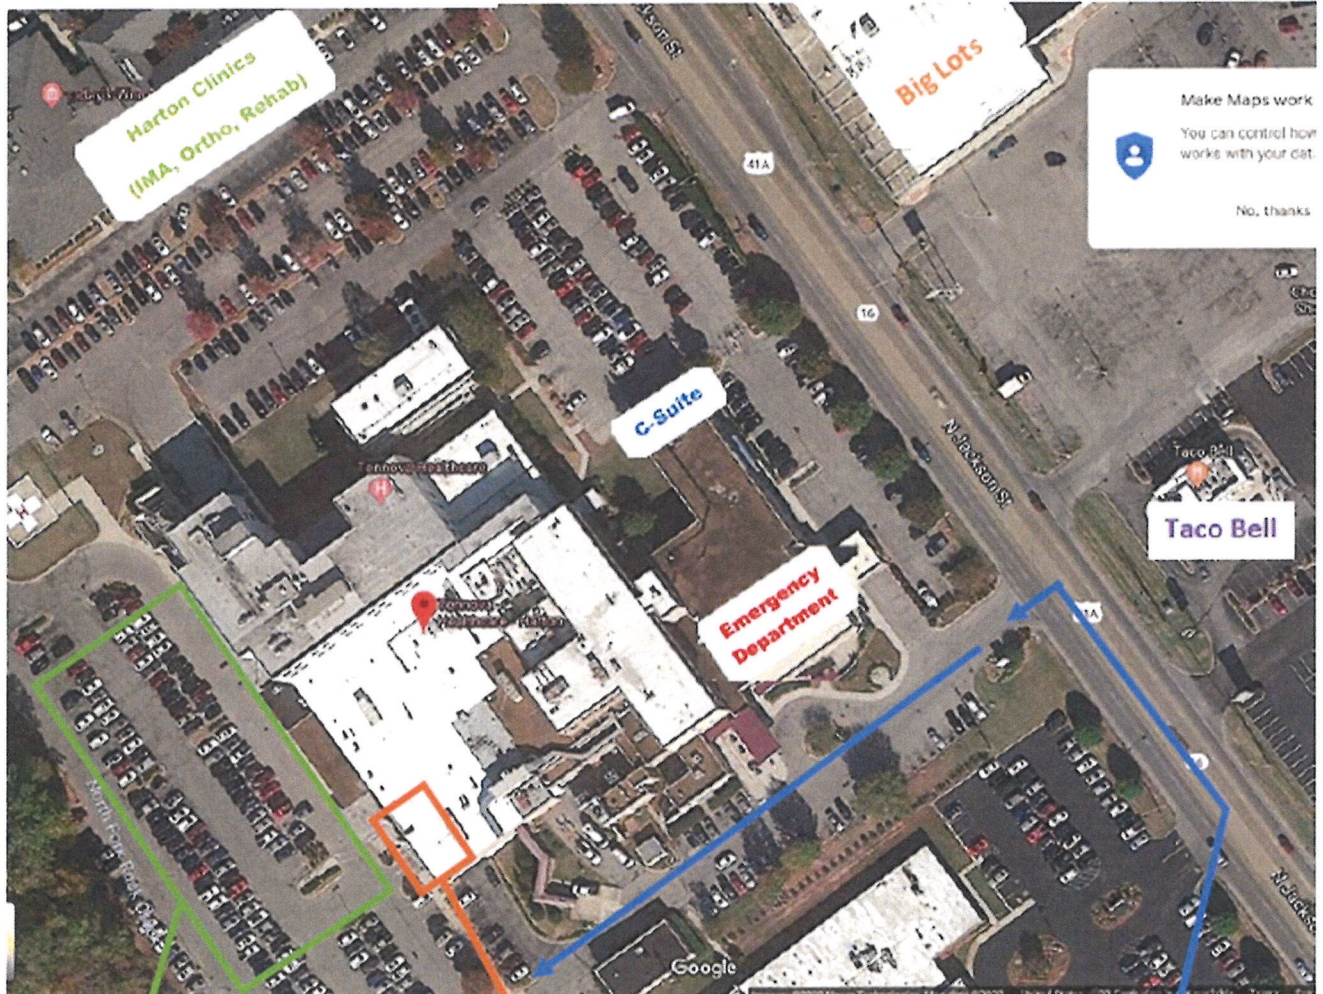

# Vanderbilt Tullahoma-Harton Hospital

VANDERBILT HEALTH

## VTHH Main Entrance

Main entrance parking lot

The main entrance is in the back of the facility.  
Enter here and check in with the front desk staff.

Turn into VTHH from N. Jackson Street (across from Taco Bell).  
Go past the ED and continue straight to the back of the hospital.